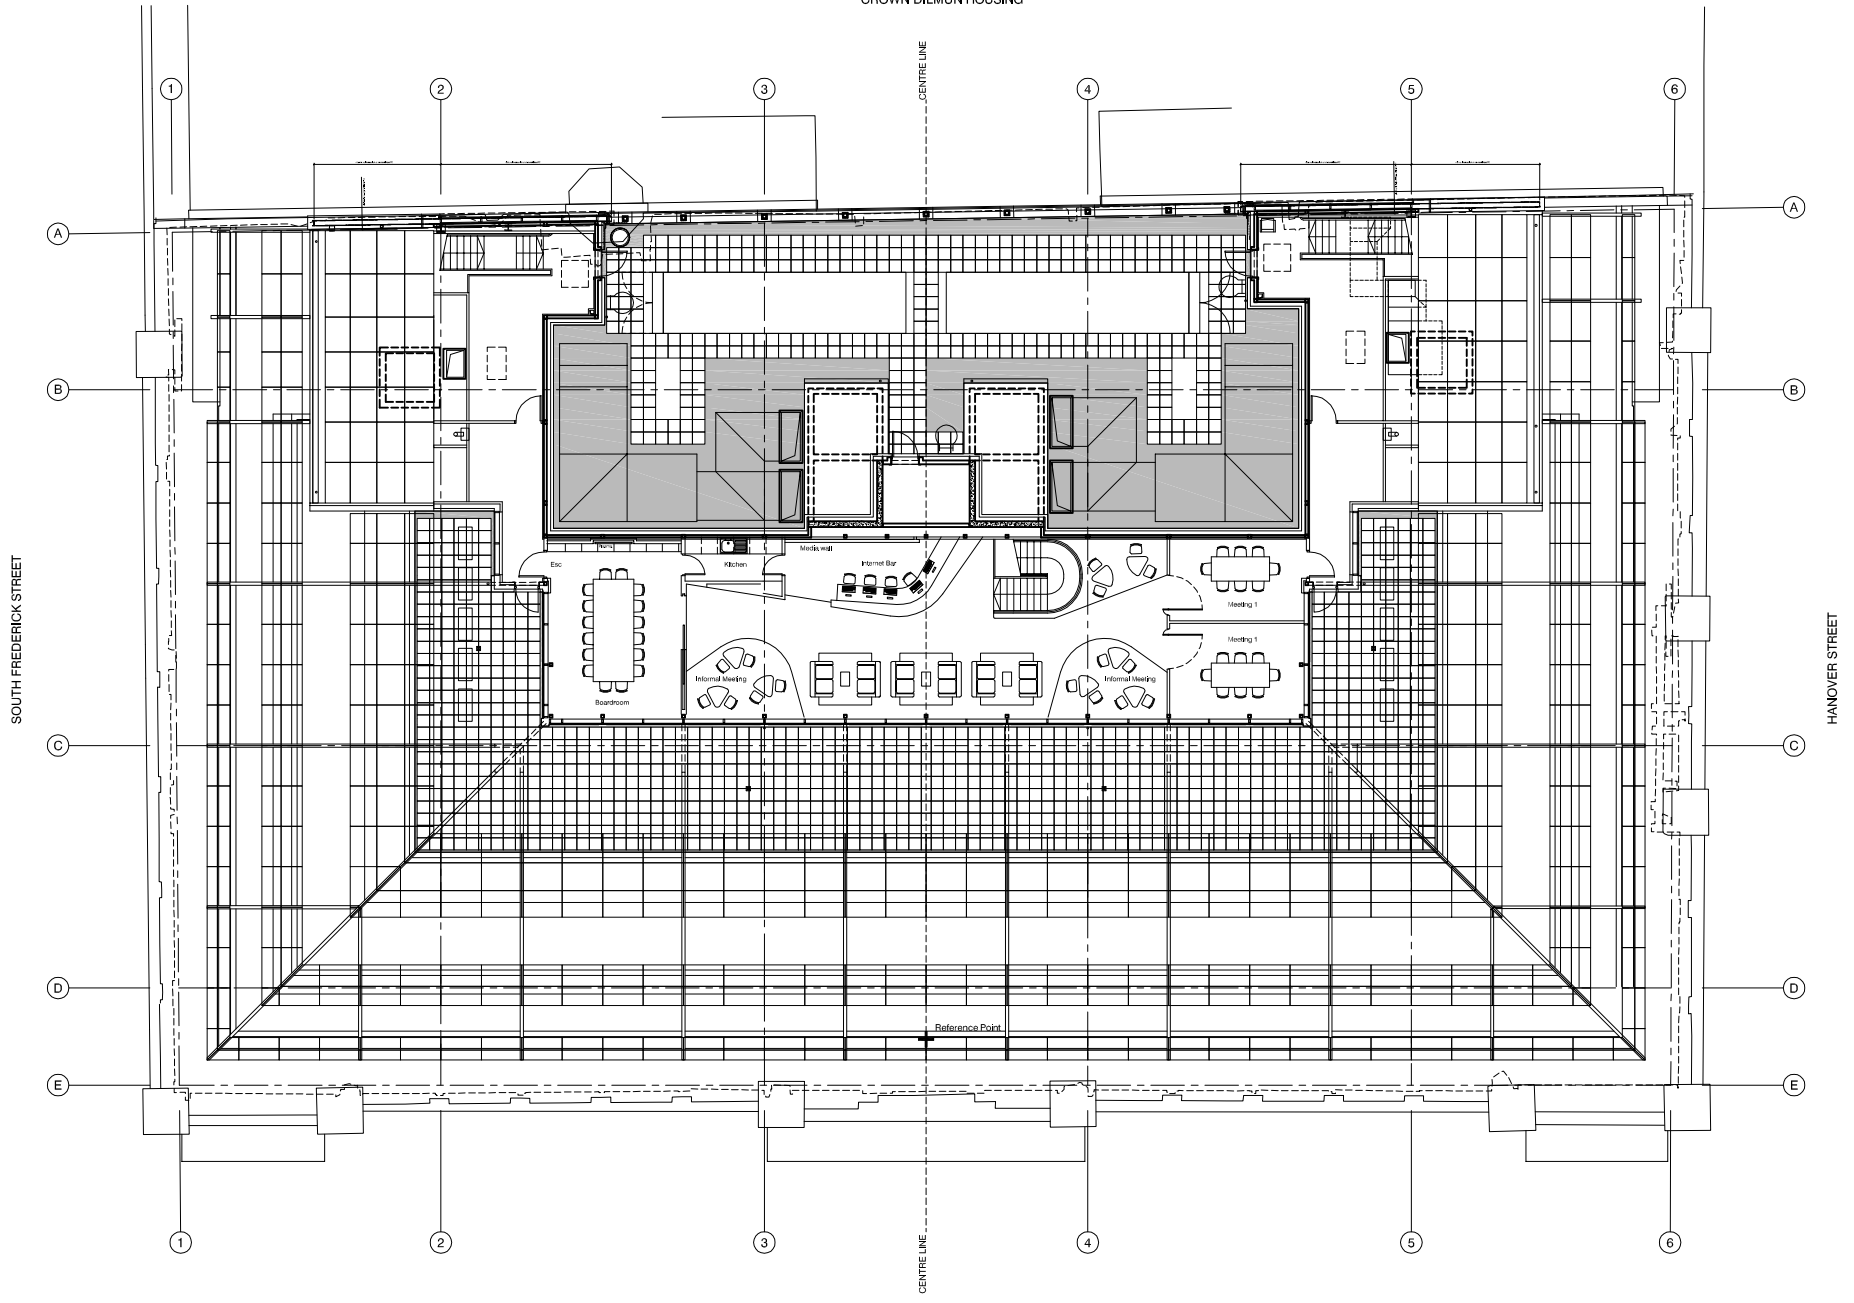

CROWN DILMUN HOUSING

ROOF PLAN