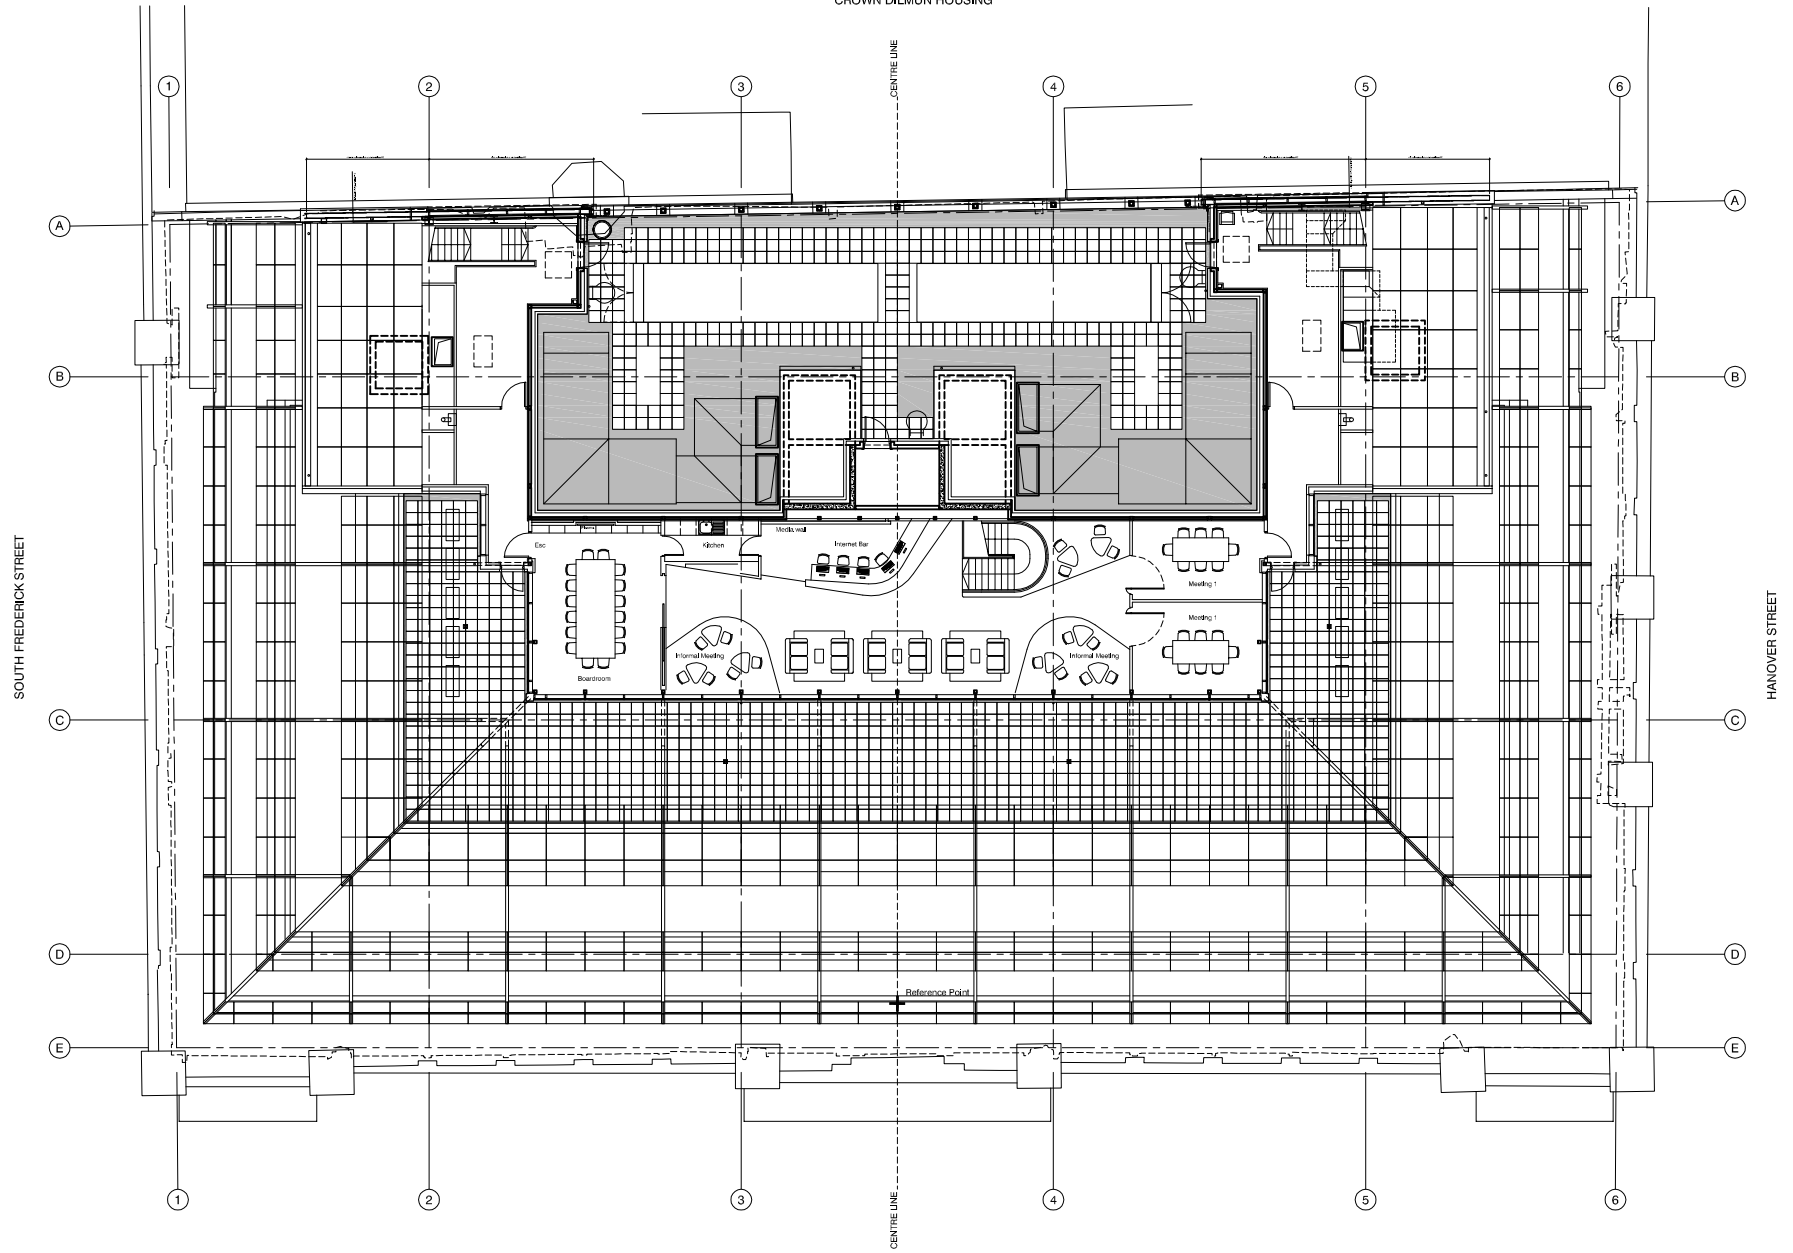

CROWN DILMUN HOUSING

GEORGE SQUARE

ROOF PLAN