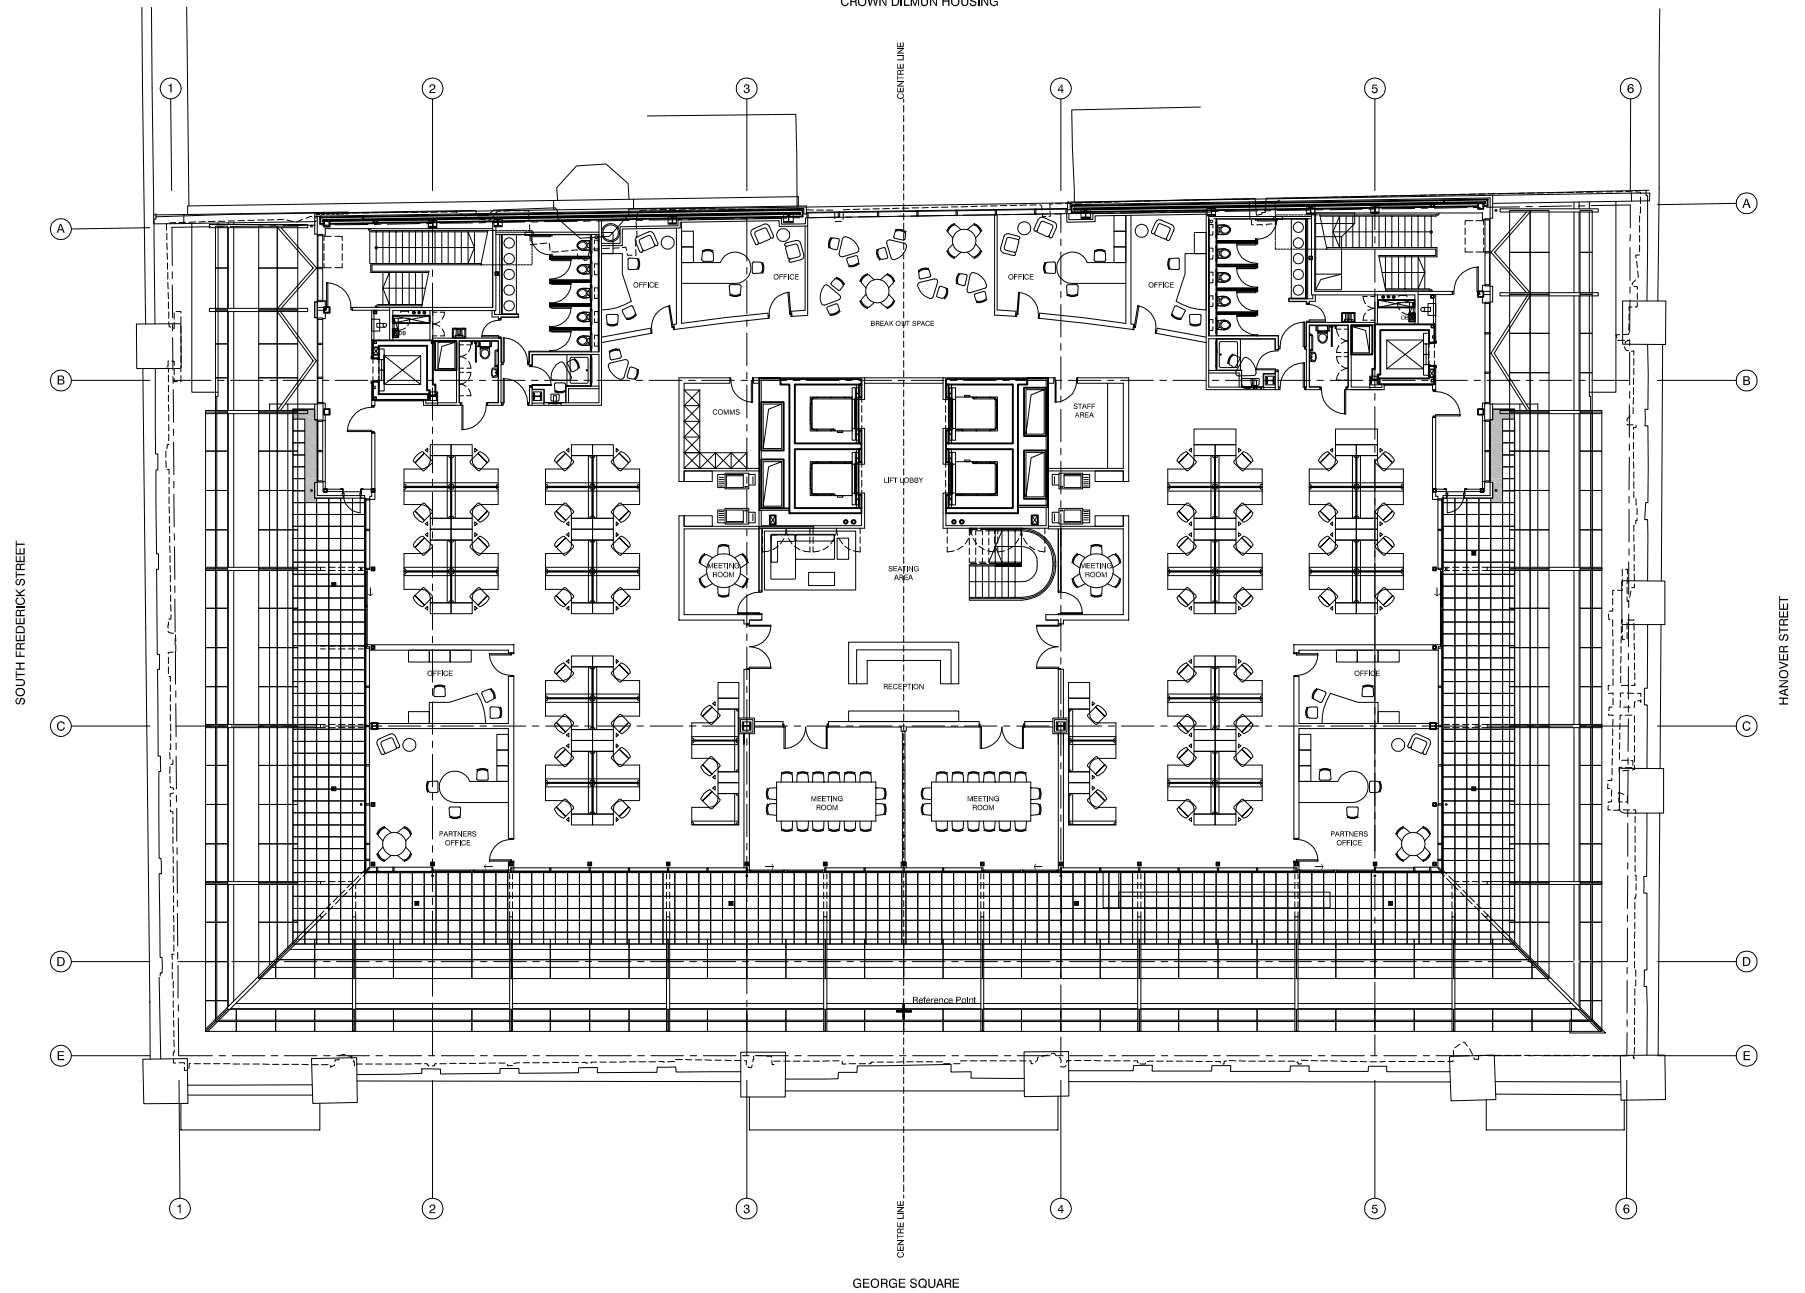

CROWN DILMUN HOUSING

EIGHTH FLOOR PLAN