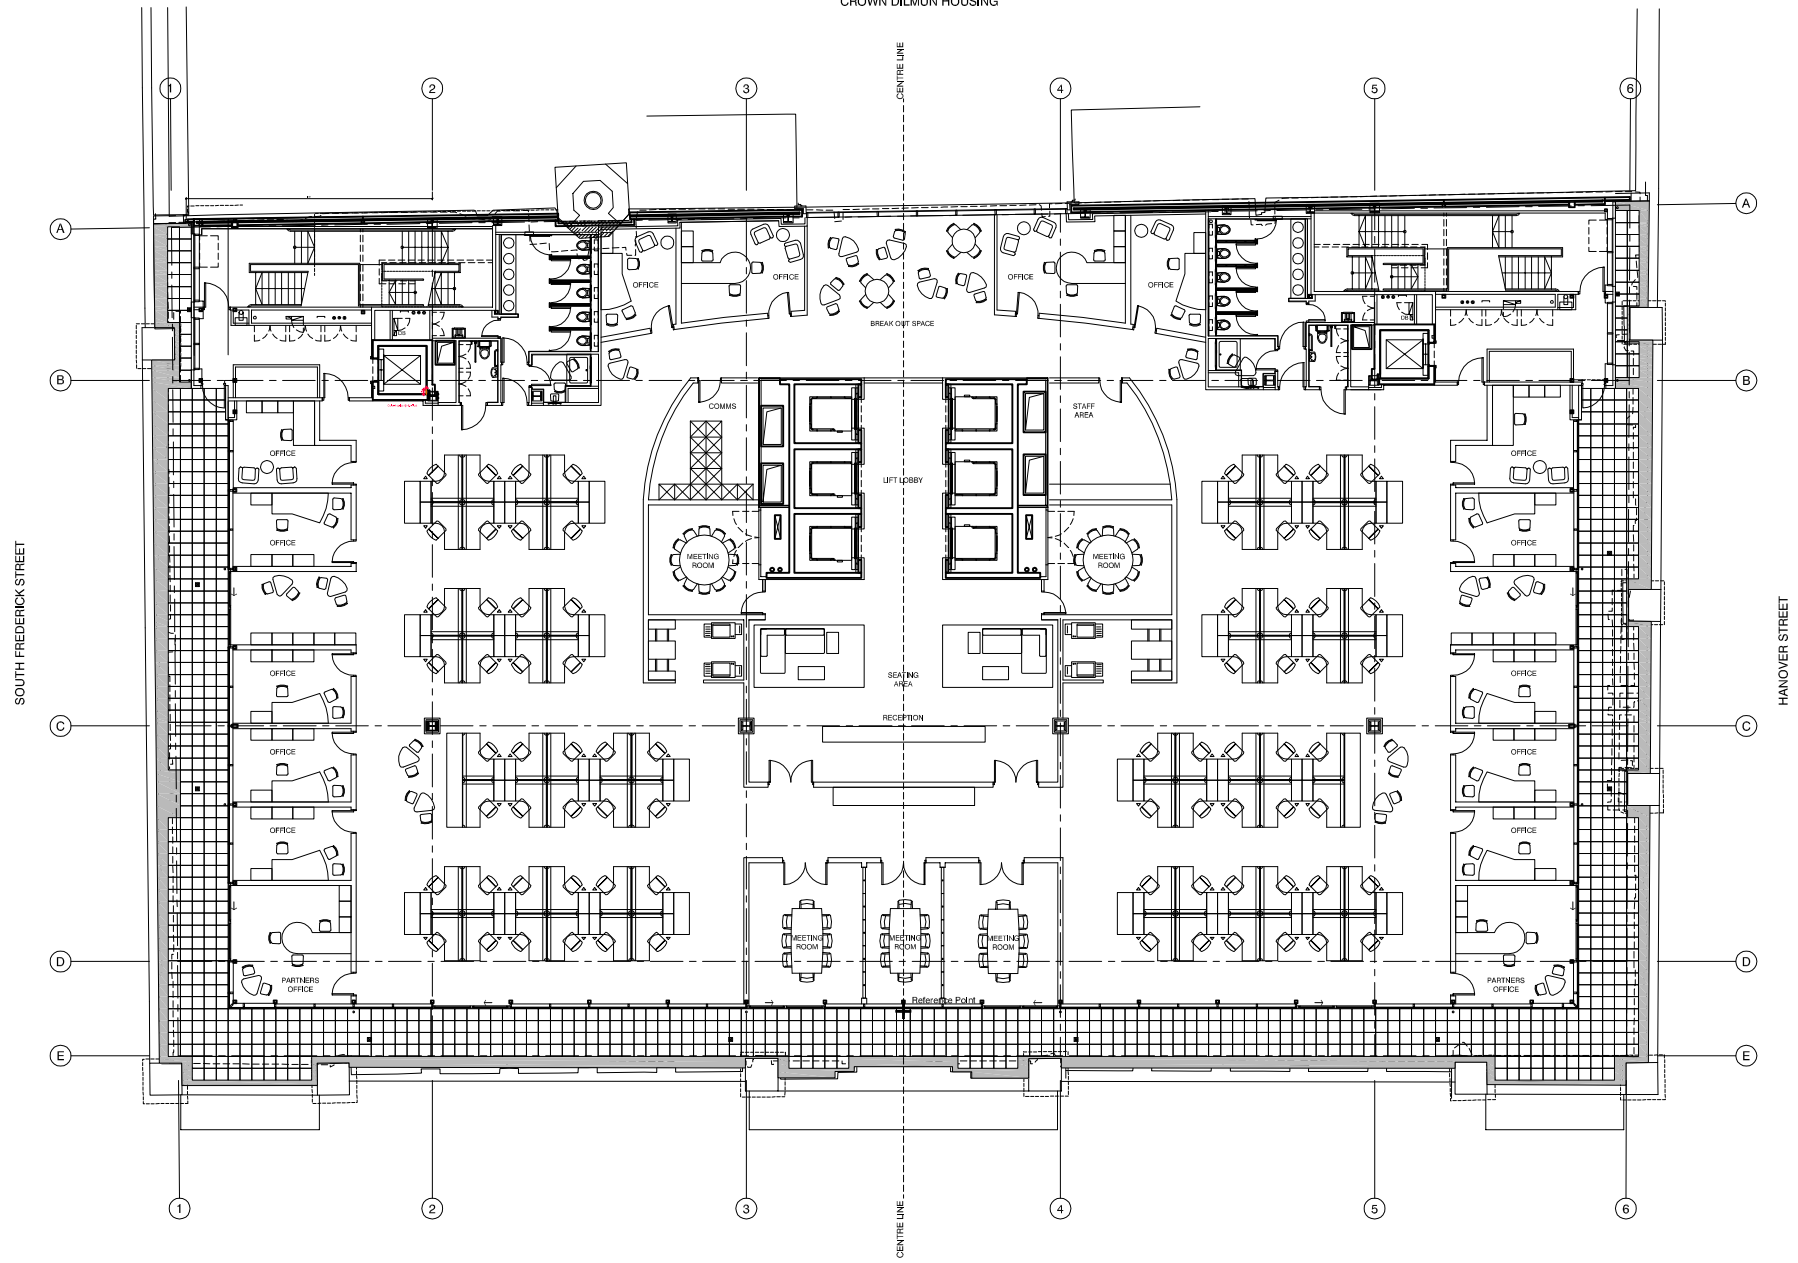

CROWN DILMUN HOUSING

GEORGE SQUARE

SIXTH FLOOR PLAN