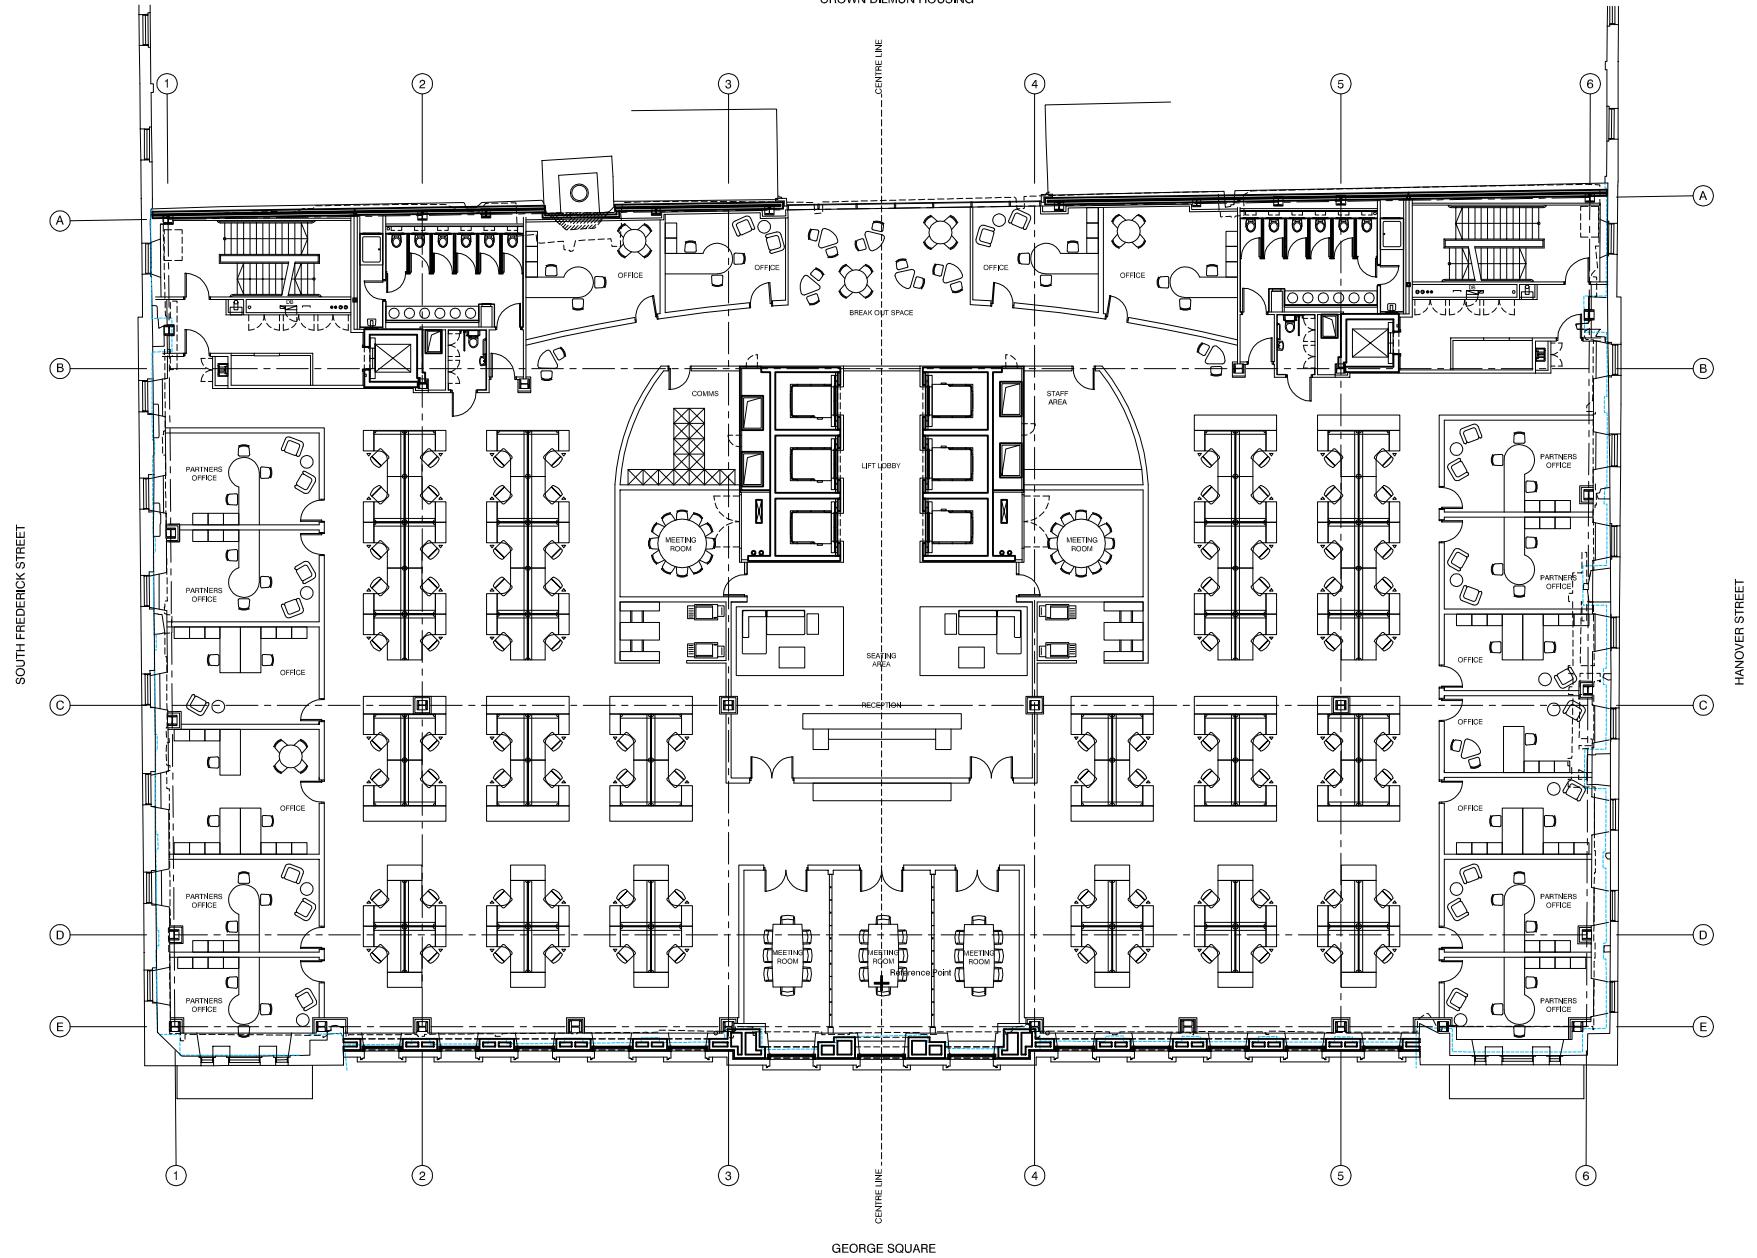

CROWN DILMUN HOUSING

FIFTH FLOOR PLAN