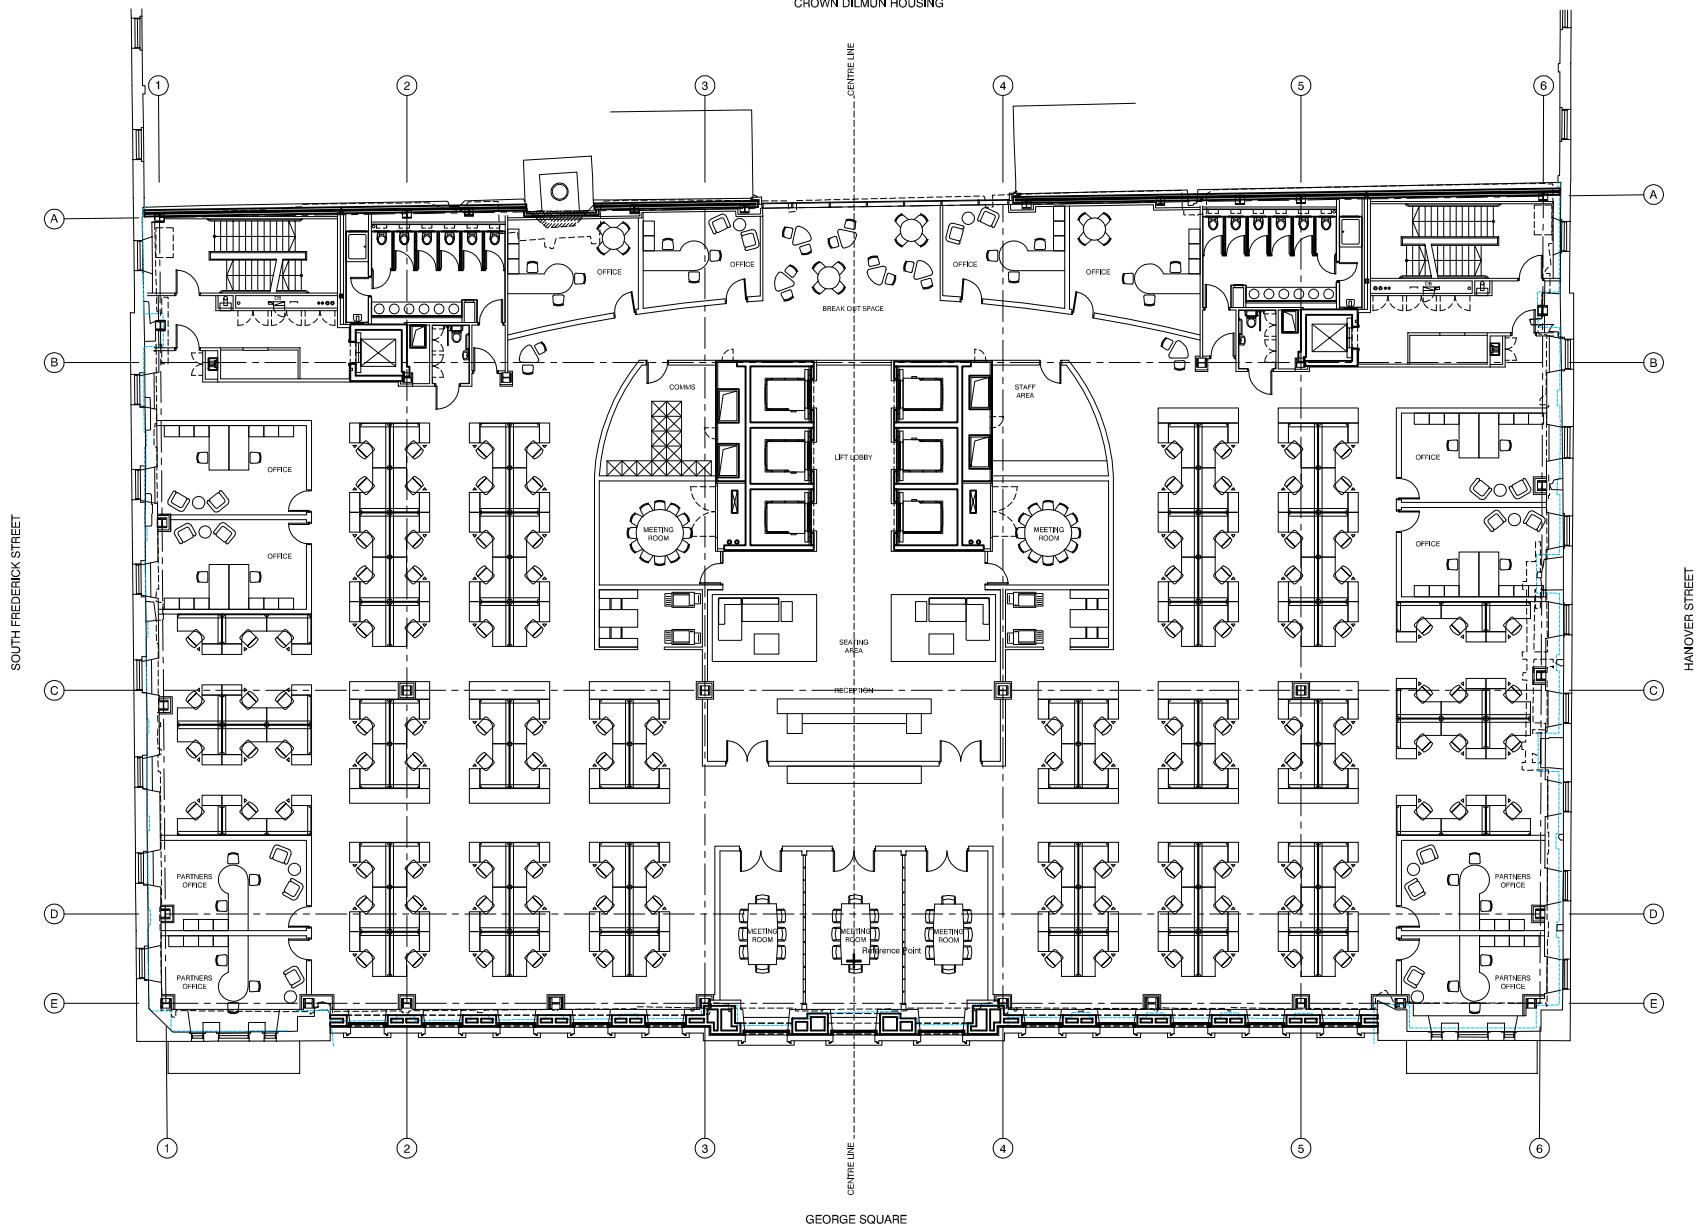

CROWN DILMUN HOUSING

FIFTH FLOOR PLAN